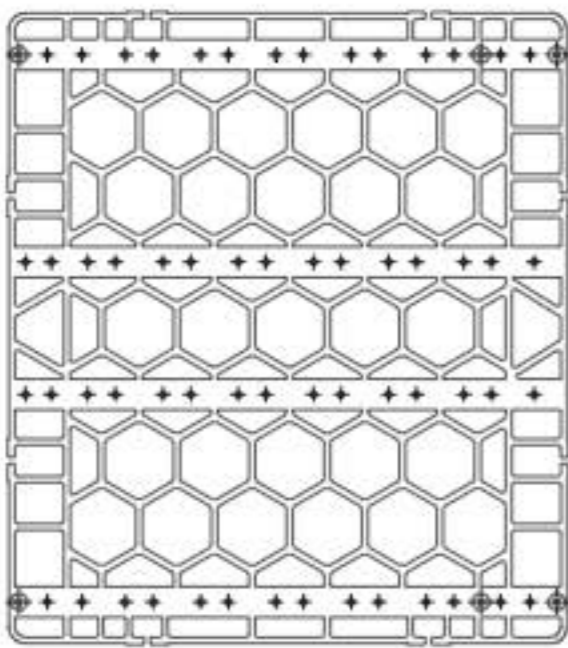

8 7 6 5 4 3 2 1

TOP VIEW

SIDE VIEW

BOTTOM VIEW

DETAILA

STONEDEKS SYSTEM  
14600 Commerce St. Alliance, Ohio 44601  
Phone: (330) 821-1585  
www.StoneDeks.com

StoneDeks - Revised 2.2018

<small>MANUFACTURED BY STONEDEKS SYSTEMS, INC. 14600 COMMERCE ST. ALLIANCE, OHIO 44601                  ALL RIGHTS RESERVED. THIS DRAWING IS THE PROPERTY OF STONEDEKS SYSTEMS, INC. AND IS NOT TO BE REPRODUCED OR TRANSMITTED IN ANY FORM OR BY ANY MEANS, ELECTRONIC OR MECHANICAL, WITHOUT PERMISSION IN WRITING FROM STONEDEKS SYSTEMS, INC.</small>		DESCRIPTION OF THE JOB PROJECT NO. DATE DRAWN BY CHECKED BY APPROVED BY COMPANY	SHEET NO. TOTAL SHEETS	TITLE <b>New Silca Grate</b> SIZE: 15 5/8" x 15 5/16" <b>D</b> PART NO. PART 1 OF 1
---	--	---	---------------------------	--

8 7 6 5 4 3 2 1