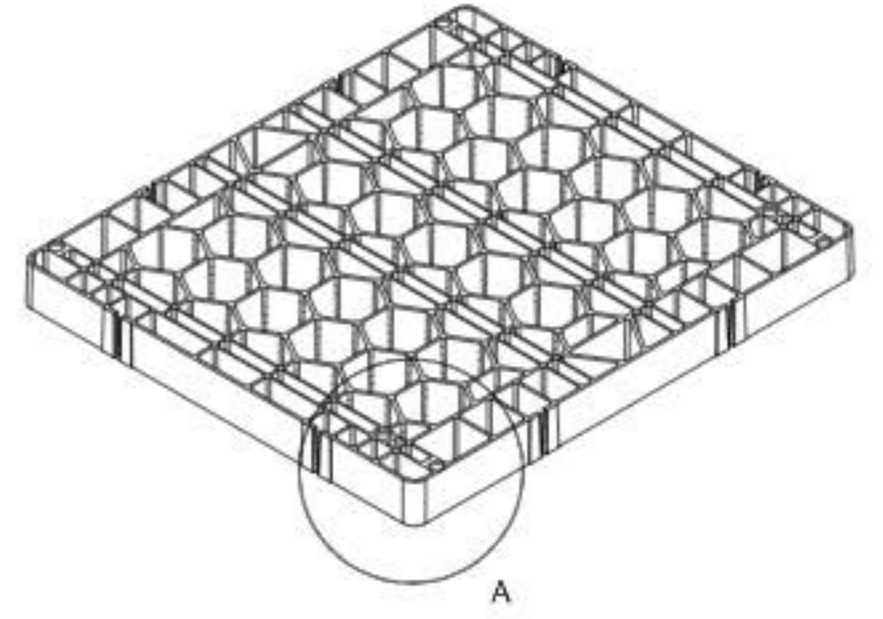

8 7 6 5 4 3 2 1

TOP VIEW

SIDE VIEW

BOTTOM VIEW

DETAILA

STONEDEKS SYSTEM  
14600 Commerce St. Alliance, Ohio 44601  
Phone: (330) 821-1585  
www.StoneDeks.com

StoneDeks - Revised 2.2018

<small>MANUFACTURED BY STONEDEKS SYSTEMS, INC. 14600 COMMERCE ST. ALLIANCE, OHIO 44601                  ALL RIGHTS RESERVED. THIS DRAWING IS THE PROPERTY OF STONEDEKS SYSTEMS, INC. AND IS NOT TO BE REPRODUCED OR TRANSMITTED IN ANY FORM OR BY ANY MEANS, ELECTRONIC OR MECHANICAL, WITHOUT PERMISSION IN WRITING FROM STONEDEKS SYSTEMS, INC.</small>		DESCRIPTION OF THE JOB PROJECT NO. DATE DRAWN BY CHECKED BY APPROVED BY COMPANY	SHEET NO. TOTAL SHEETS	TITLE <b>New Silca Grate</b> SIZE: 15 5/8" x 15 5/16" <b>D</b> PART NO. PART 1 OF 1
---	--	---	---------------------------	--