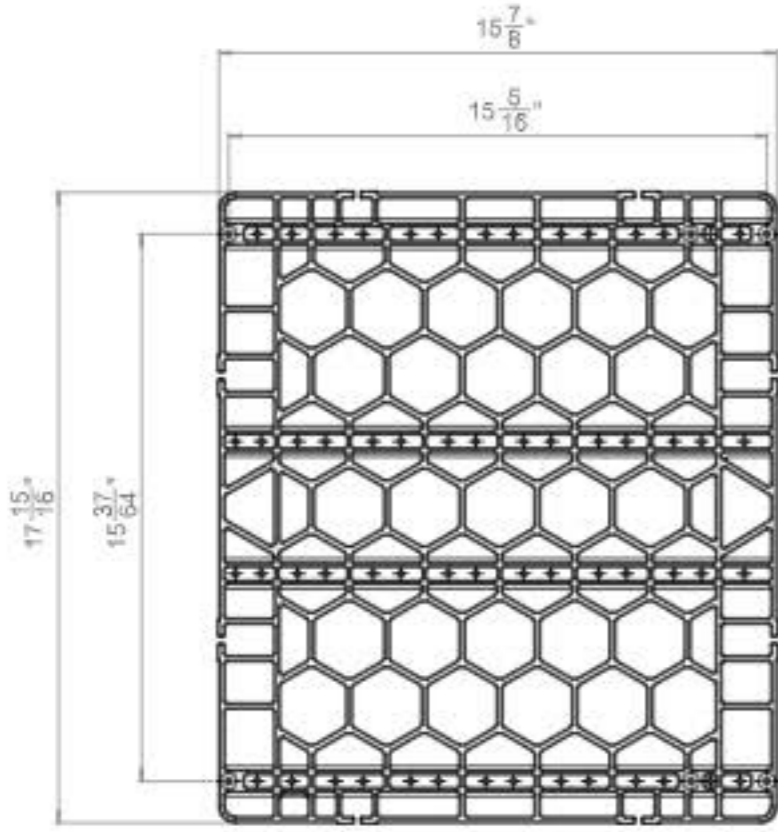

8 7 6 5 4 3 2 1

TOP VIEW

SIDE VIEW

BOTTOM VIEW

DETAILA

STONEDEKS SYSTEM  
14600 Commerce St. Alliance, Ohio 44601  
Phone: (330) 821-1585  
www.StoneDeks.com

StoneDeks - Revised 2.2018

<small>MANUFACTURED BY STONEDEKS SYSTEMS, INC. 14600 COMMERCE ST. ALLIANCE, OHIO 44601                  ALL RIGHTS RESERVED. THIS DRAWING IS THE PROPERTY OF STONEDEKS SYSTEMS, INC. AND IS NOT TO BE REPRODUCED OR TRANSMITTED IN ANY FORM OR BY ANY MEANS, ELECTRONIC OR MECHANICAL, WITHOUT PERMISSION IN WRITING FROM STONEDEKS SYSTEMS, INC.</small>		DESCRIPTION OF THE JOB PROJECT NO. DATE DRAWN BY CHECKED BY APPROVED BY COMPANY	SHEET NO. TOTAL SHEETS	TITLE <b>New Silca Grate</b> SIZE: 15 5/8" x 15 5/16" <b>D</b> PART NO. PART 1 OF 1
---	--	---	---------------------------	--

8 7 6 5 4 3 2 1