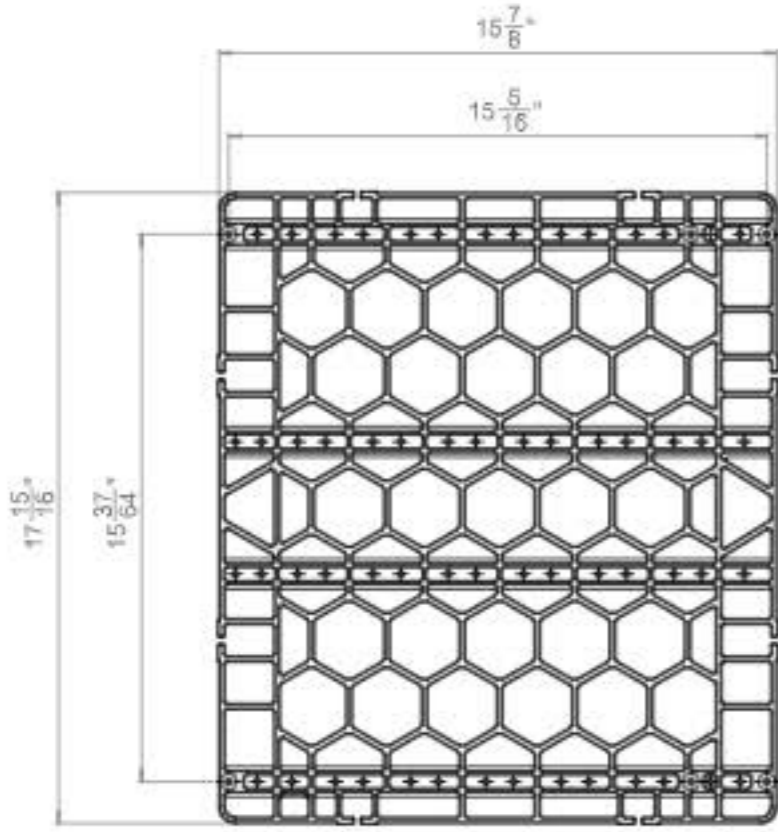

8 7 6 5 4 3 2 1

TOP VIEW

SIDE VIEW

BOTTOM VIEW

DETAILA

STONEDEKS SYSTEM
 14600 Commerce St. Alliance, Ohio 44601
 Phone: (330) 821-1585
 www.StoneDeks.com

StoneDeks - Revised 2.2018

<small>MANUFACTURED BY STONEDEKS SYSTEM, LLC 14600 COMMERCE ST. ALLIANCE, OHIO 44601 (330) 821-1585 WWW.STONEDEKS.COM</small>		<small>REVISIONS</small> NO. DATE BY 01 01/18/18 JLS	<small>DESCRIPTION</small> NEW SILCA GRATE	<small>DATE</small> 01/18/18	<small>BY</small> JLS	<small>CHECKED</small> JLS	<small>APPROVED</small> JLS	<small>TITLE</small> New Silca Grate	<small>SIZE</small> Dwg No.	<small>REV</small> 001
<small>PROJECT</small> 14600 COMMERCE ST. ALLIANCE, OHIO 44601								D	1	1 OF 1

8 7 6 5 4 3 2 1