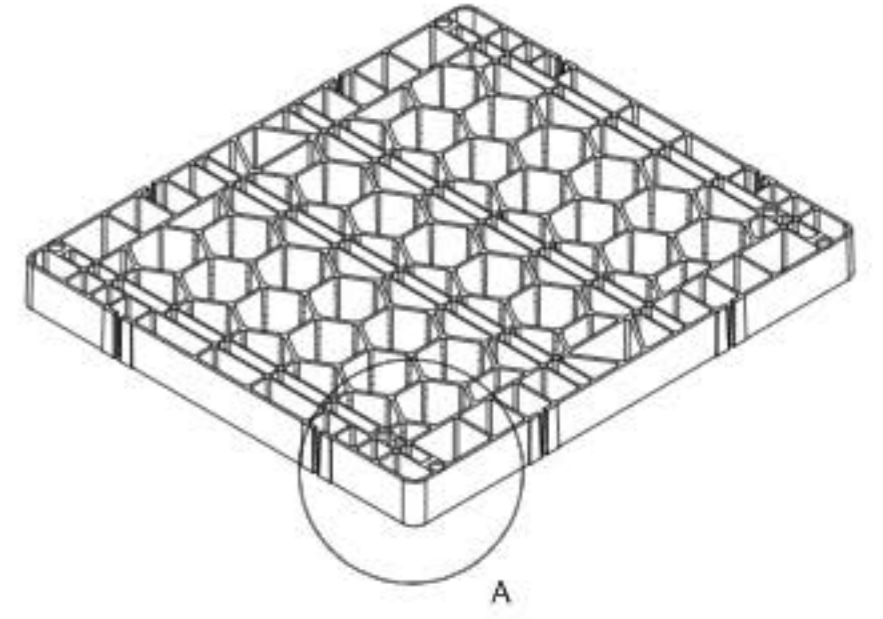

8 7 6 5 4 3 2 1

TOP VIEW

SIDE VIEW

BOTTOM VIEW

DETAILA

STONEDEKS SYSTEM
 14600 Commerce St. Alliance, Ohio 44601
 Phone: (330) 821-1585
 www.StoneDeks.com

StoneDeks - Revised 2.2018

<small>MANUFACTURED BY STONEDEKS SYSTEM, LLC 14600 COMMERCE ST. ALLIANCE, OHIO 44601 (330) 821-1585 WWW.STONEDEKS.COM</small>		<small>REVISIONS</small> NO. DATE BY 01 01/18/18 JLS	<small>DESCRIPTION</small> NEW SILCA GRATE	<small>DATE</small> 01/18/18	<small>BY</small> JLS	<small>CHECKED</small> JLS	<small>APPROVED</small> JLS	<small>TITLE</small> New Silca Grate	<small>SIZE</small> Dwg No.	<small>REV</small> 001
<small>PROJECT</small> 14600 COMMERCE ST. ALLIANCE, OHIO 44601								D	1	1 OF 1